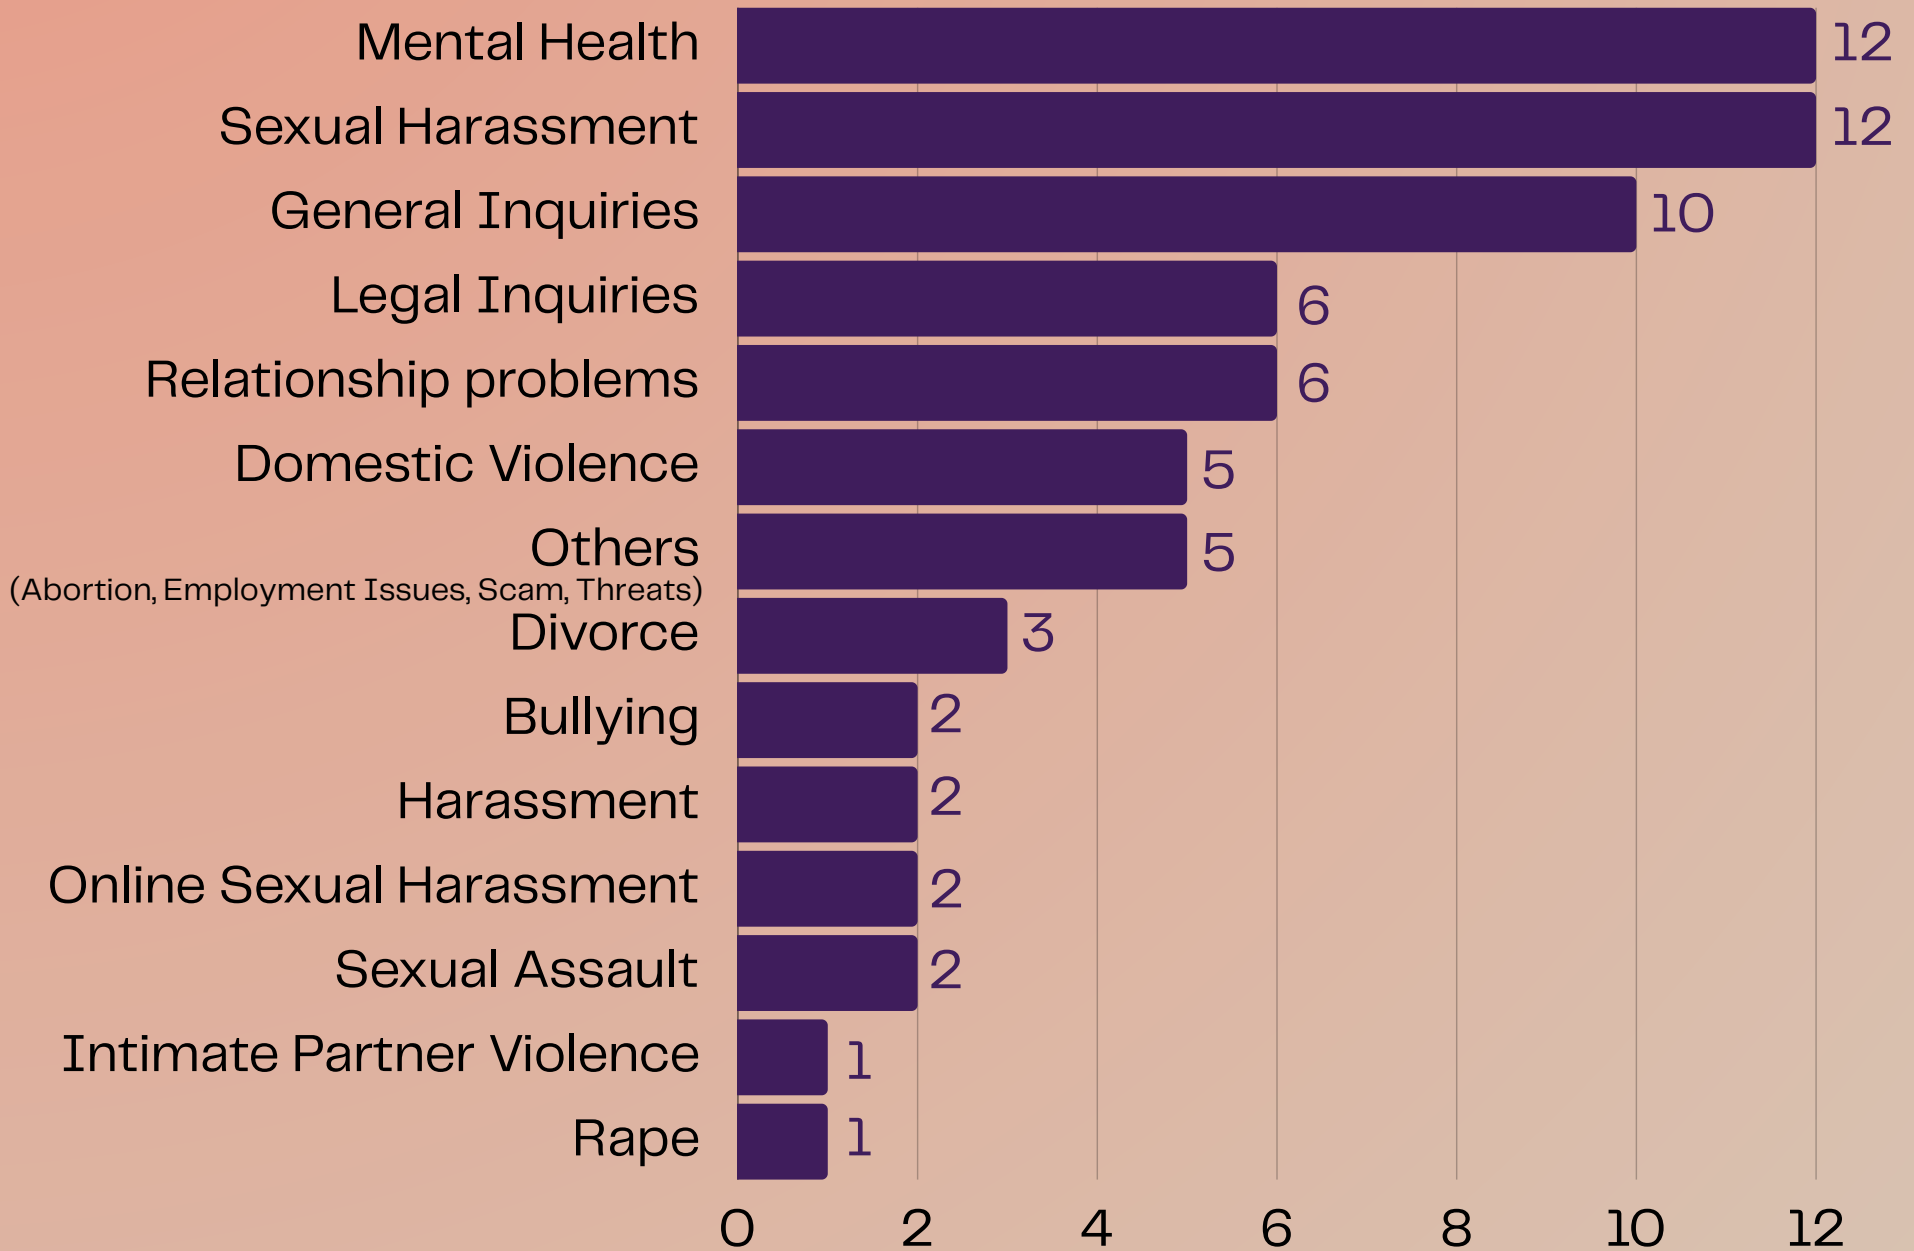

Telenita Statistics

JULY 2024

121
TOTAL CASES

016-2374221
016-2284221

Telenita Statistics

AUGUST 2024

70
TOTAL CASES

016-2374221
016-2284221

Telenita Statistics

SEPTEMBER 2024

81
TOTAL CASES

016-2374221
016-2284221

Telenita Statistics

OCTOBER 2024

126
TOTAL CASES

016-2374221
016-2284221

Telenita Statistics

NOVEMBER 2024

101

TOTAL CASES

016-2374221
016-2284221

Telenita Statistics

DECEMBER 2024

69
TOTAL CASES