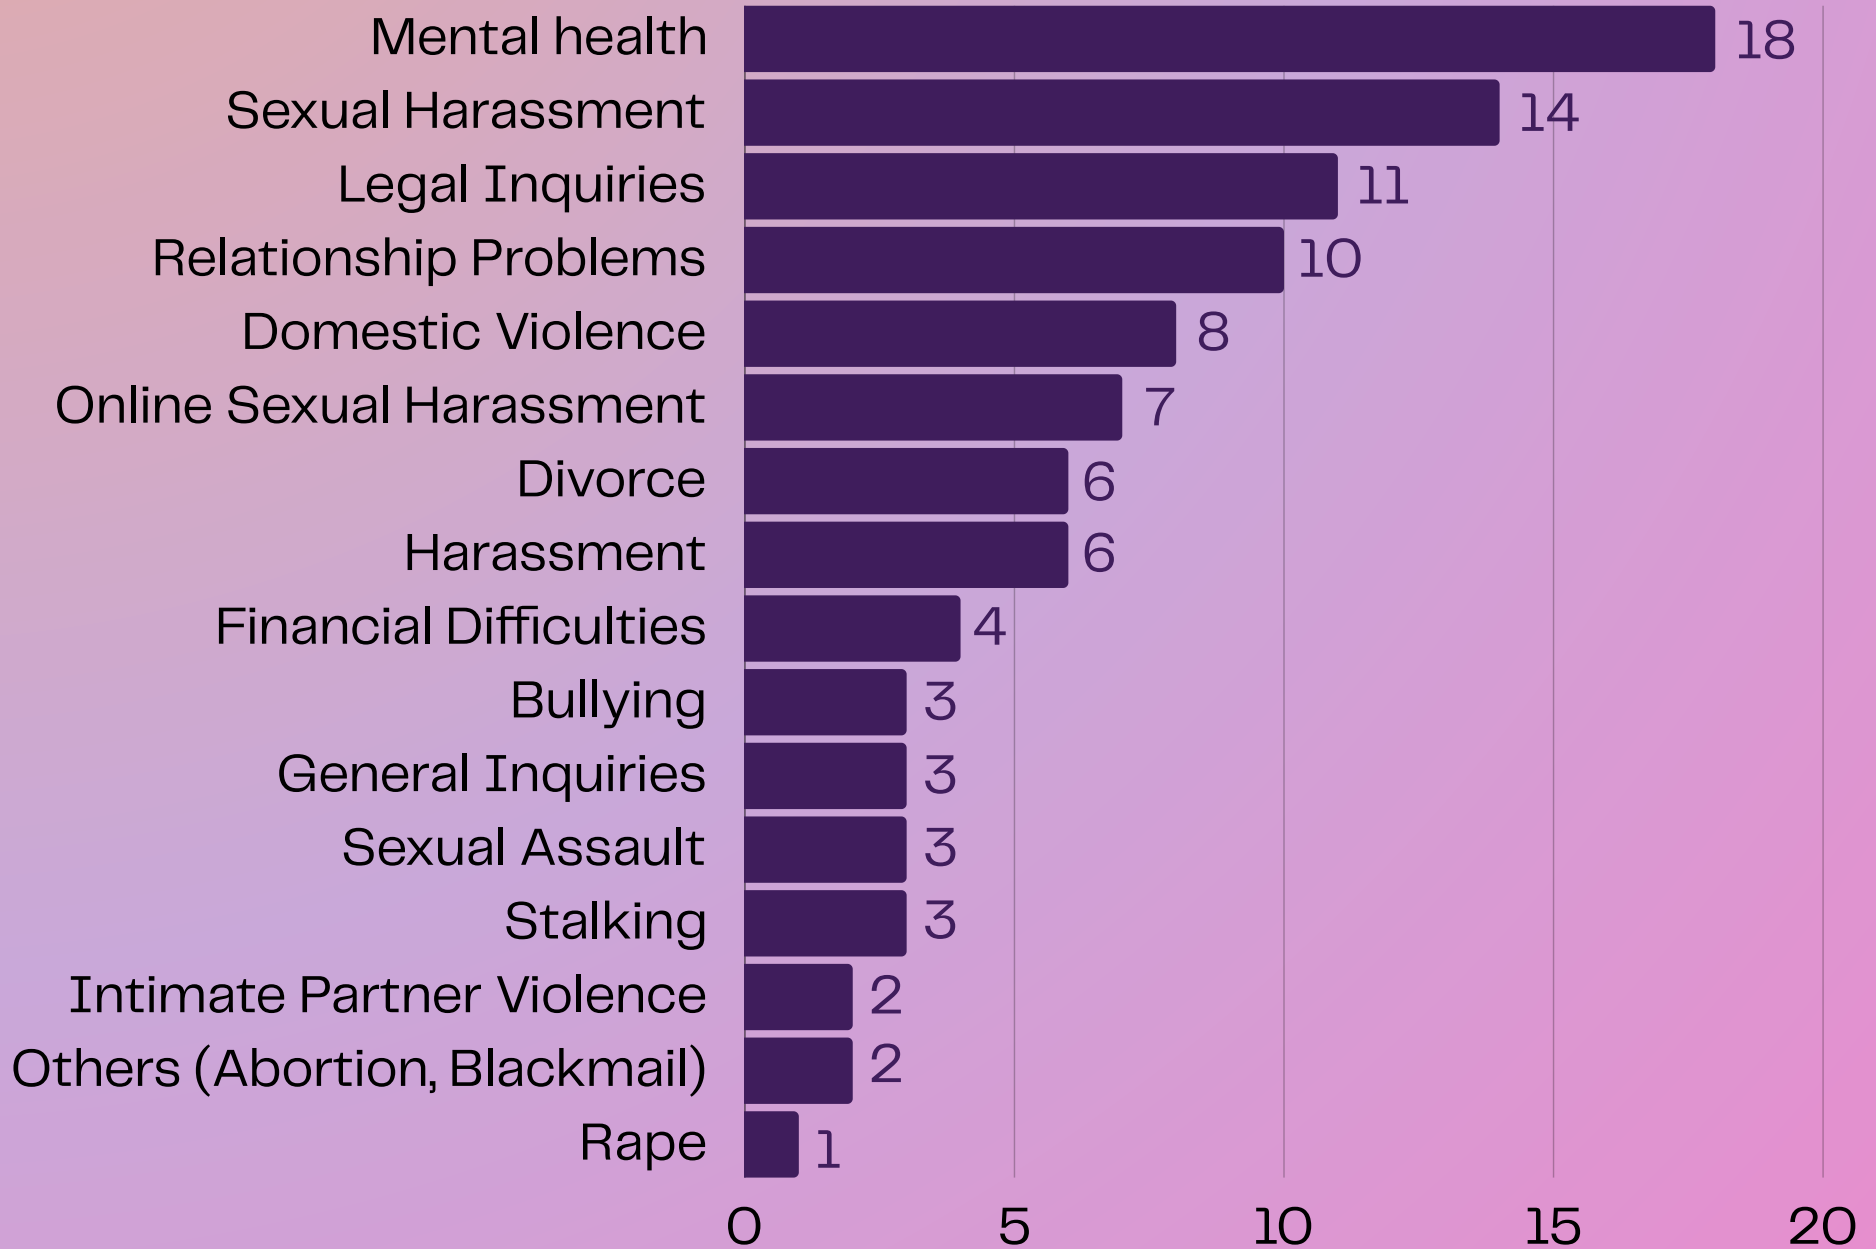

Telenita Statistics

JULY 2024

121
TOTAL CASES

016-2374221
016-2284221

Telenita Statistics

AUGUST 2024

70
TOTAL CASES

016-2374221
016-2284221

Telenita Statistics

SEPTEMBER 2024

81
TOTAL CASES

016-2374221
016-2284221

Telenita Statistics

OCTOBER 2024

126
TOTAL CASES

016-2374221
016-2284221

Telenita Statistics

NOVEMBER 2024

101

TOTAL CASES

016-2374221
016-2284221

Telenita Statistics

DECEMBER 2024

69
TOTAL CASES