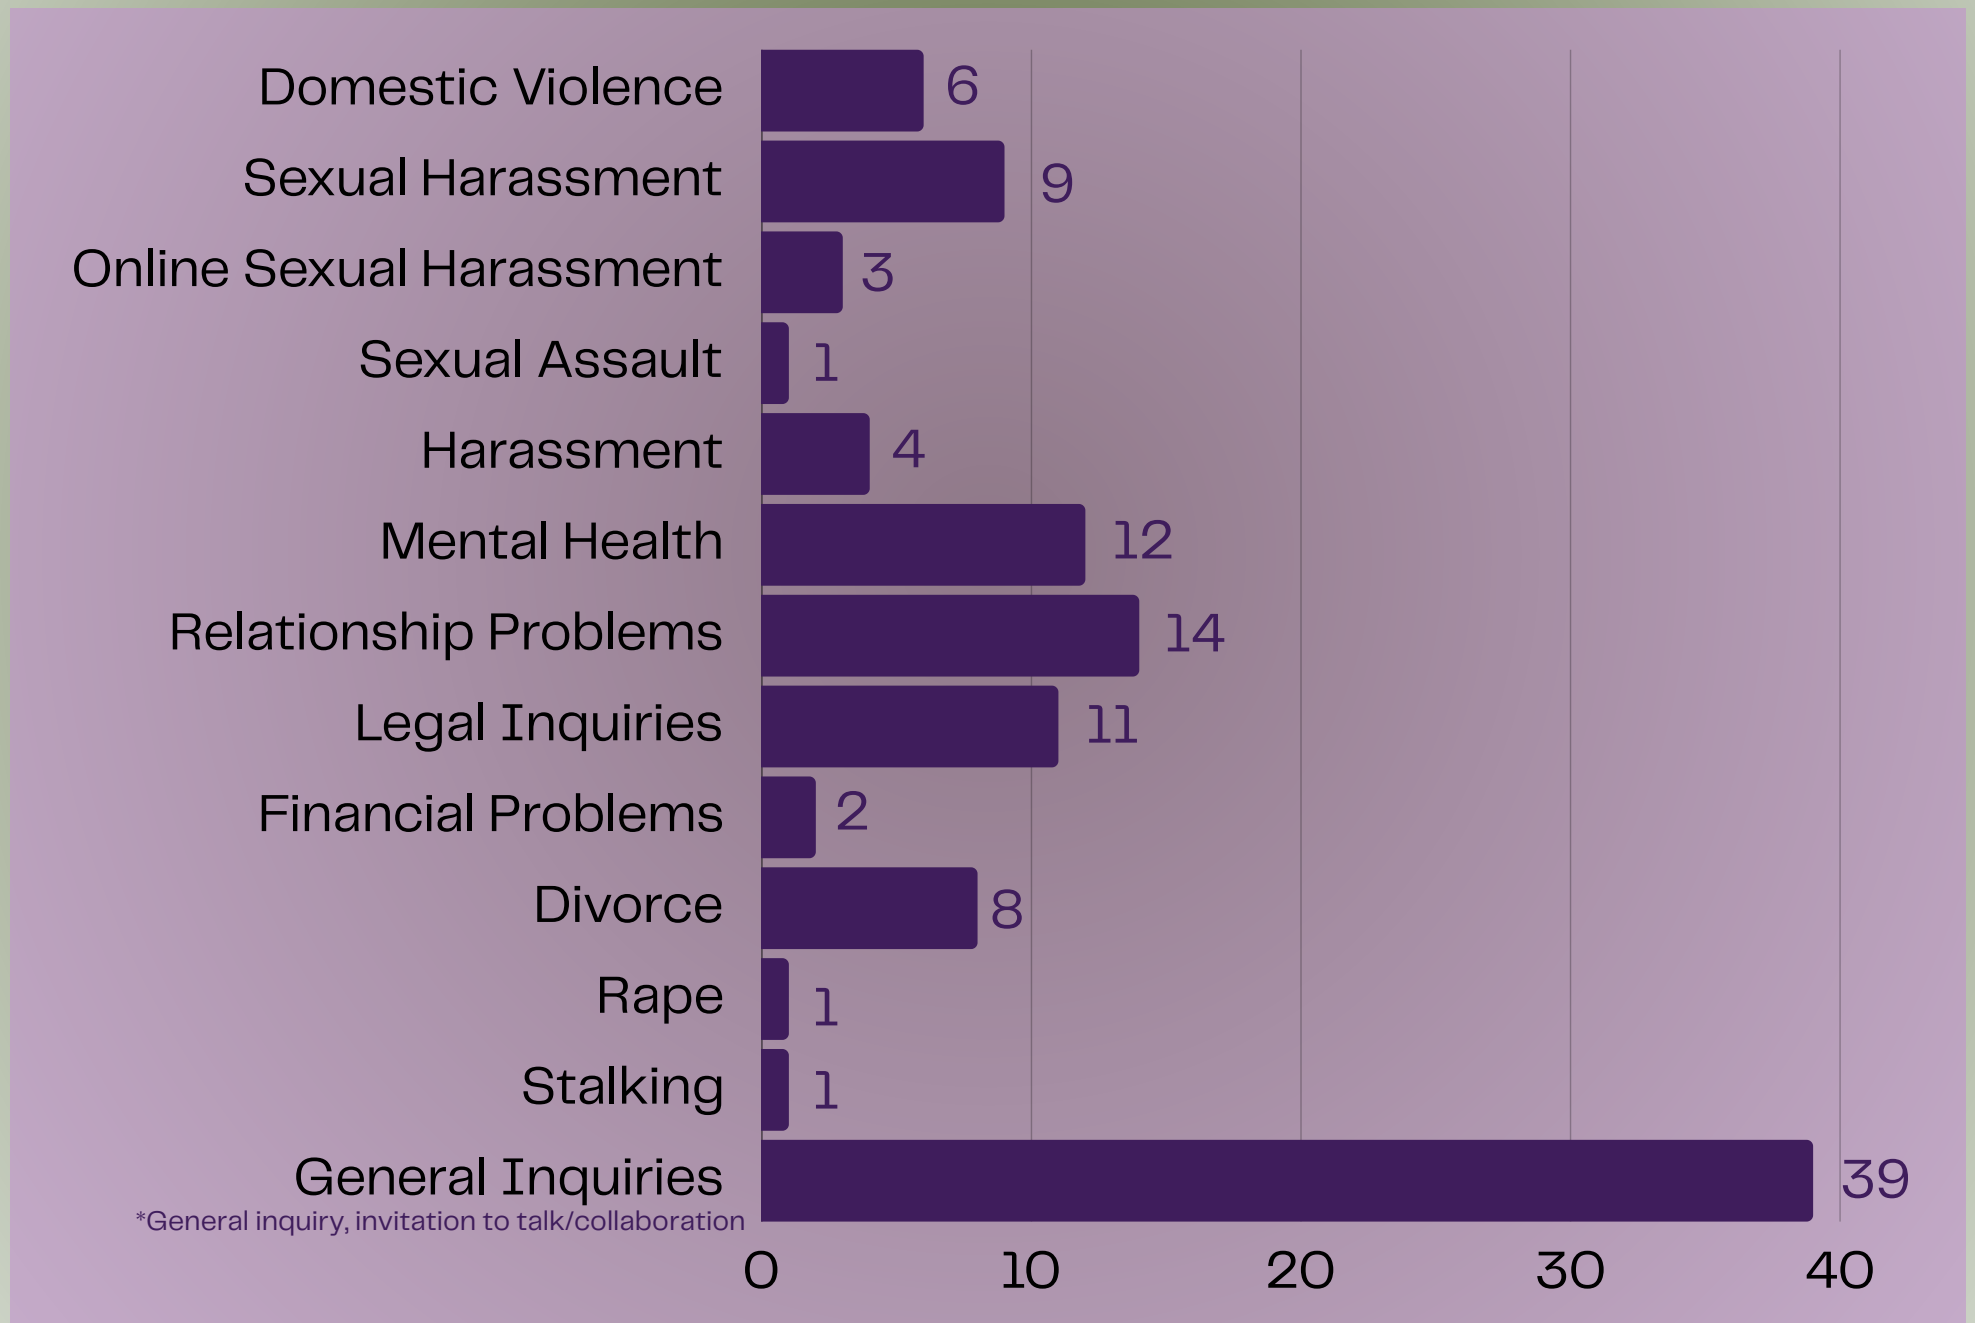

Telenita Statistics

MARCH 2024

111
TOTAL CASES

016-2374221
016-2284221