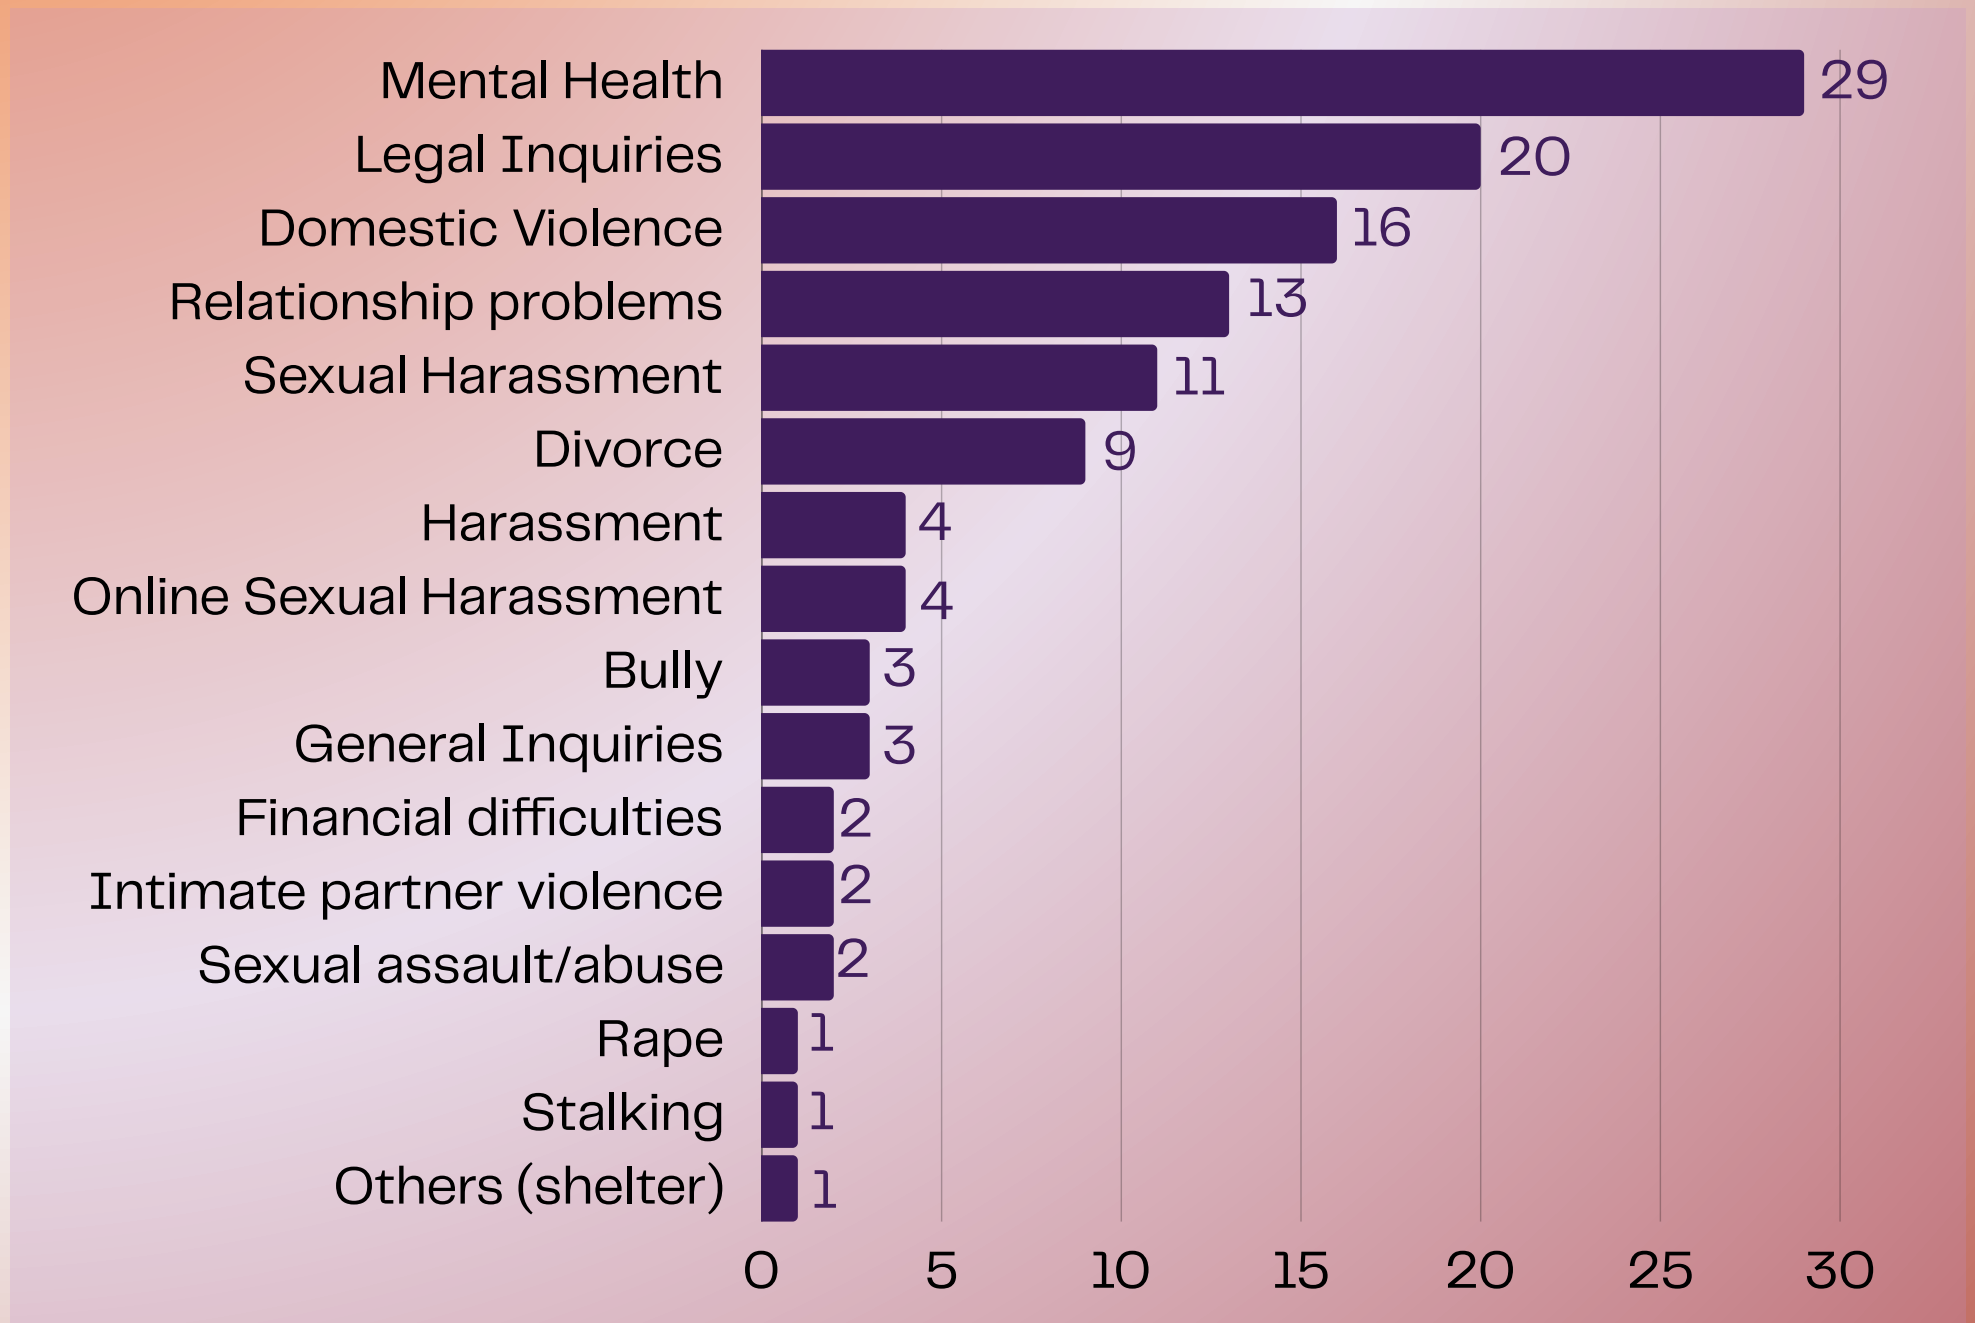

Telenita Statistics

JULY 2024

121
TOTAL CASES

016-2374221
016-2284221