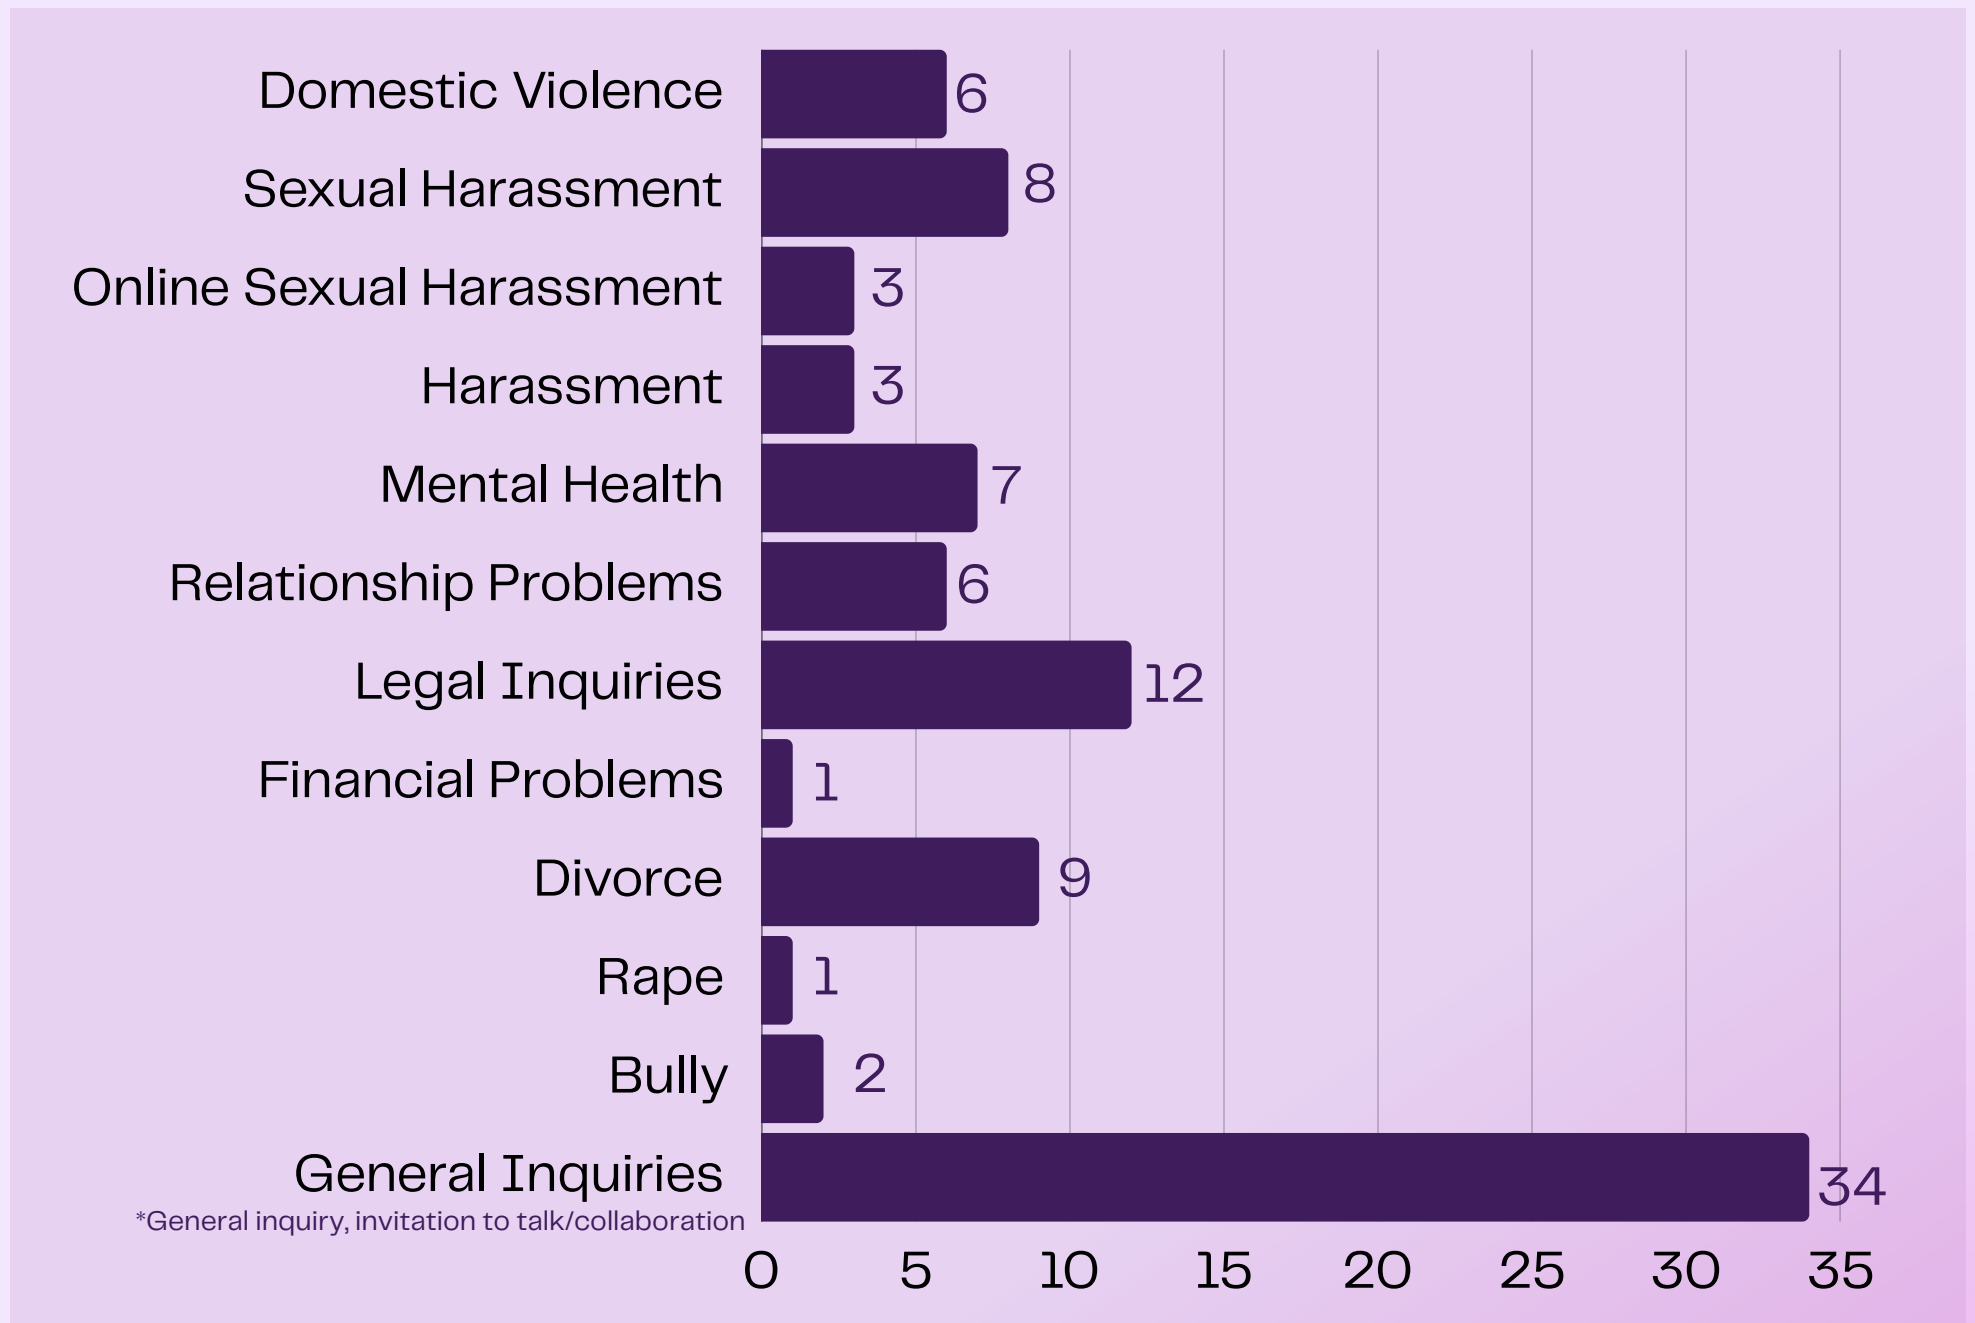

Telenita Statistics

FEBRUARY 2024

92
TOTAL CASES

016-2374221
016-2284221