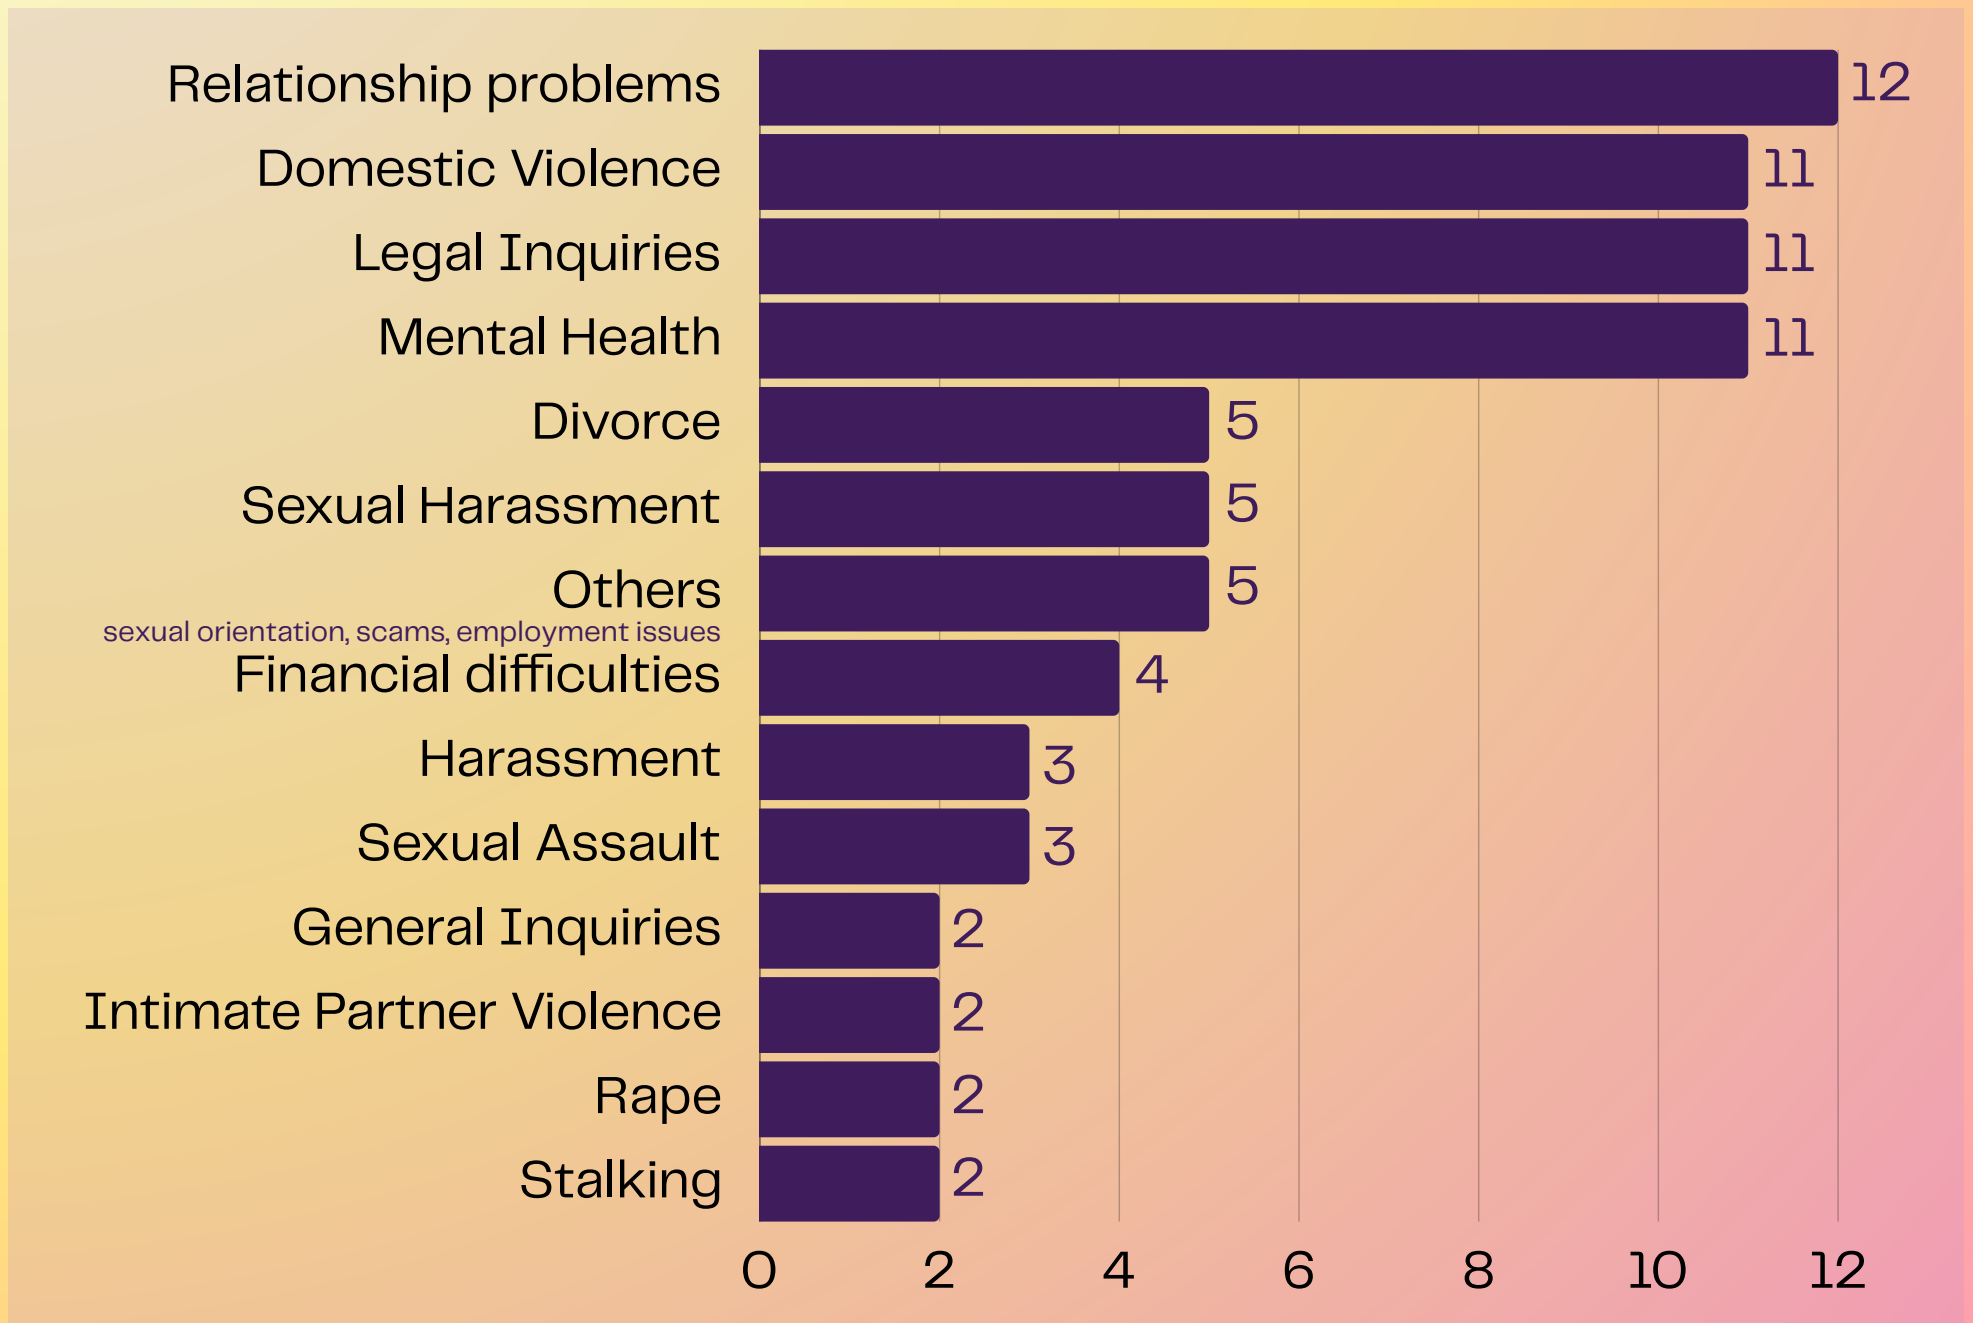

Telenita Statistics

JUNE 2024

78
TOTAL CASES

016-2374221
016-2284221