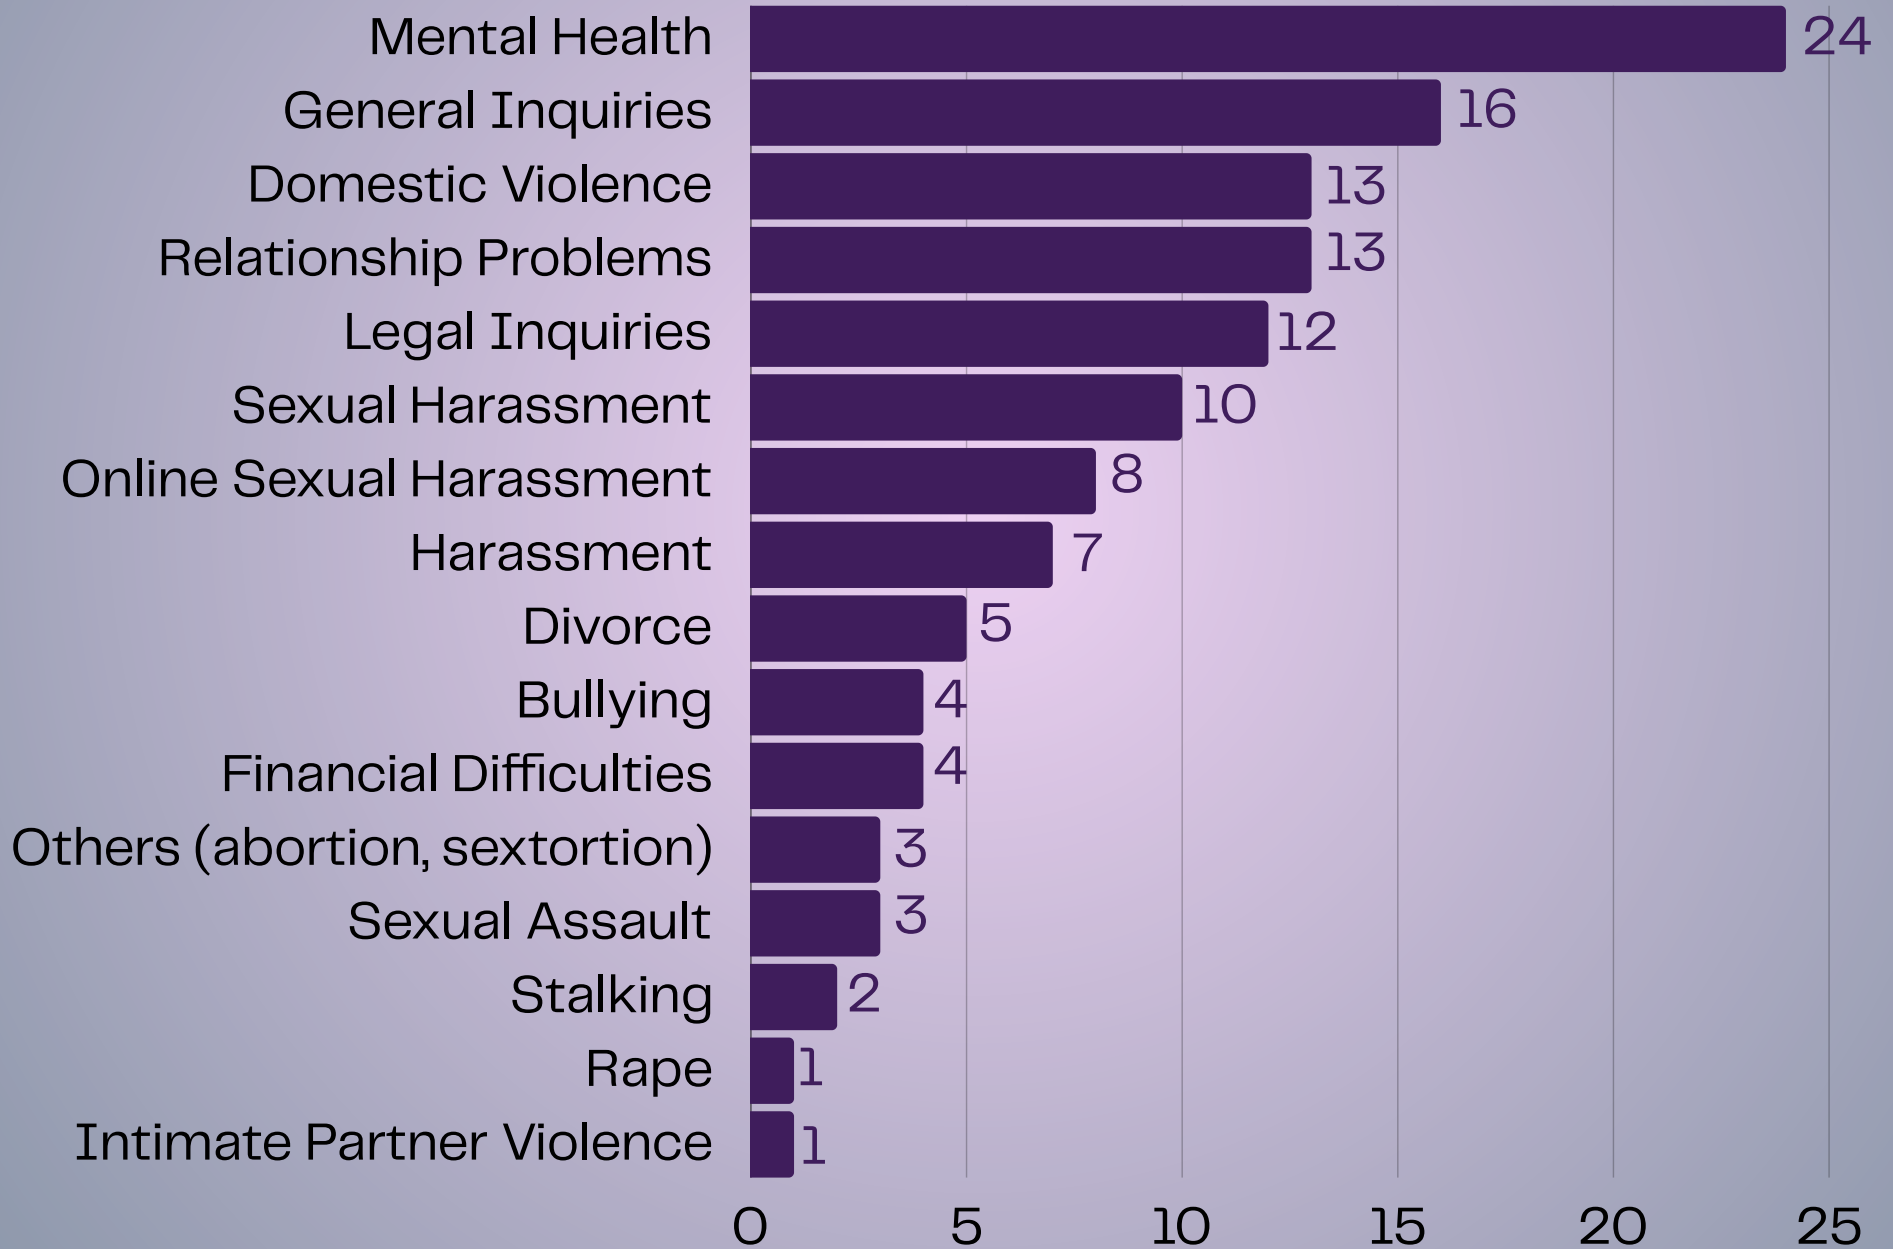

Telenita Statistics

MAY 2024

76
TOTAL CASES

016-2374221
016-2284221

Telenita Statistics

JUNE 2024

78
TOTAL CASES

016-2374221
016-2284221

Telenita Statistics

JULY 2024

121
TOTAL CASES

016-2374221
016-2284221

Telenita Statistics

AUGUST 2024

70
TOTAL CASES

016-2374221
016-2284221

Telenita Statistics

SEPTEMBER 2024

81
TOTAL CASES

016-2374221
016-2284221

Telenita Statistics

OCTOBER 2024

126
TOTAL CASES

016-2374221
016-2284221

Telenita Statistics

NOVEMBER 2024

101

TOTAL CASES

016-2374221
016-2284221

Telenita Statistics

DECEMBER 2024

69
TOTAL CASES