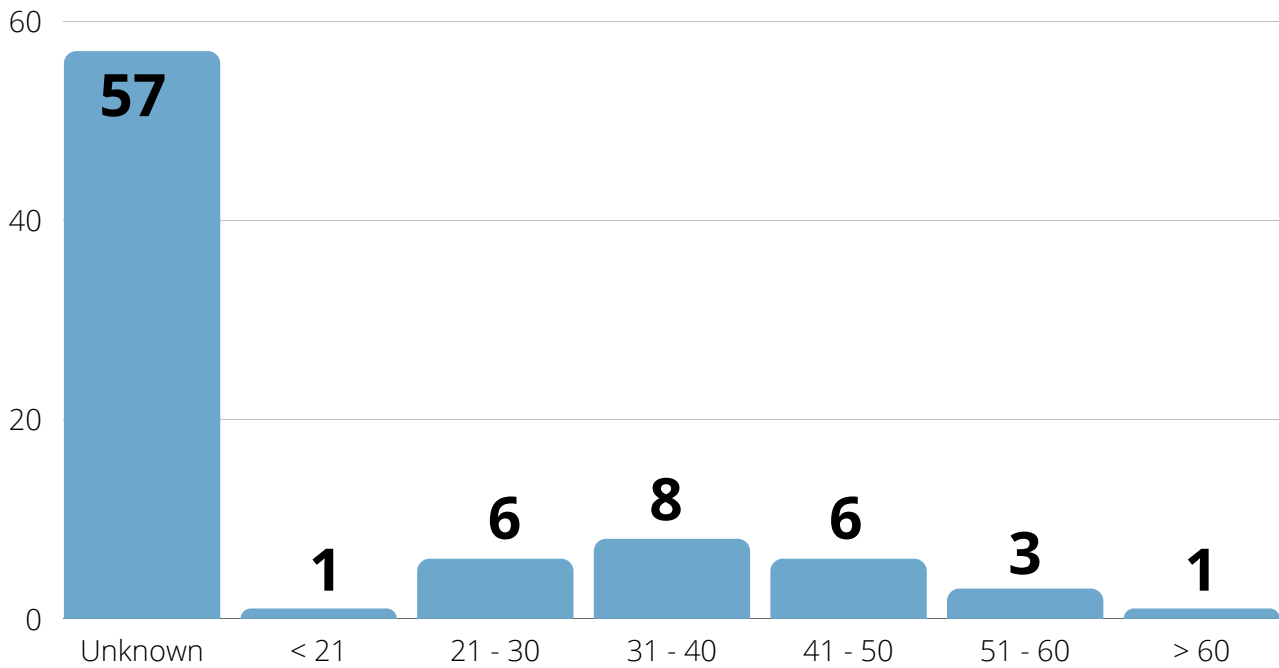

ALL WOMEN'S ACTION SOCIETY (AWAM)

Domestic Violence

Telenita 2020

STATISTICS

Figure 1: Number of Domestic Violence Cases Each Month

STATISTICS

Figure 2: Age of Survivors

Figure 3: Gender of Survivors

STATISTICS

Figure 4: Breakdown of Cases By State

Figure 5: Survivor's Relationship to Perpetrators

ALL WOMEN'S ACTION SOCIETY (AWAM)

Thank You

Office 9.30am-5.30pm

03 7877 4221

awam@awam.org.my