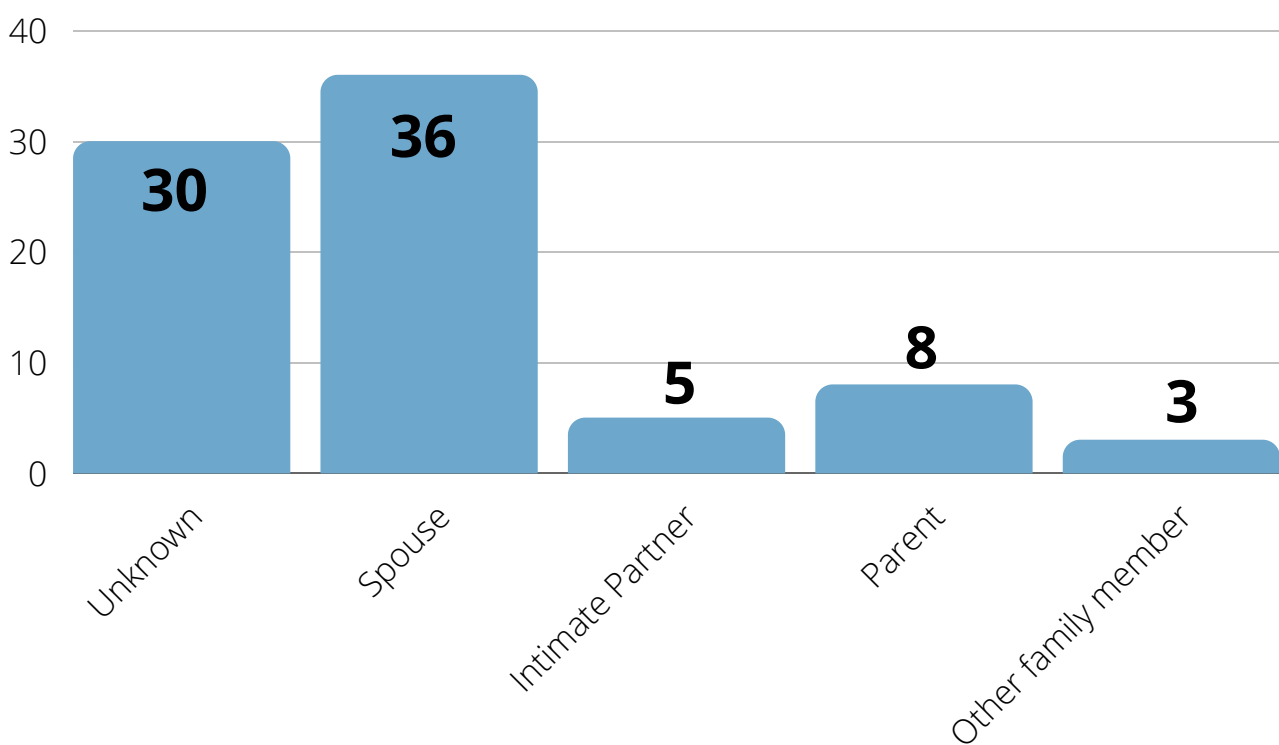

ALL WOMEN'S ACTION SOCIETY (AWAM)

Domestic Violence

Telenita 2020

STATISTICS

Figure 1: Number of Domestic Violence Cases Each Month

STATISTICS

Figure 2: Age of Survivors

Figure 3: Gender of Survivors

STATISTICS

Figure 4: Breakdown of Cases By State

Figure 5: Survivor's Relationship to Perpetrators

ALL WOMEN'S ACTION SOCIETY (AWAM)

Thank You

Office 9.30am-5.30pm

03 7877 4221

awam@awam.org.my