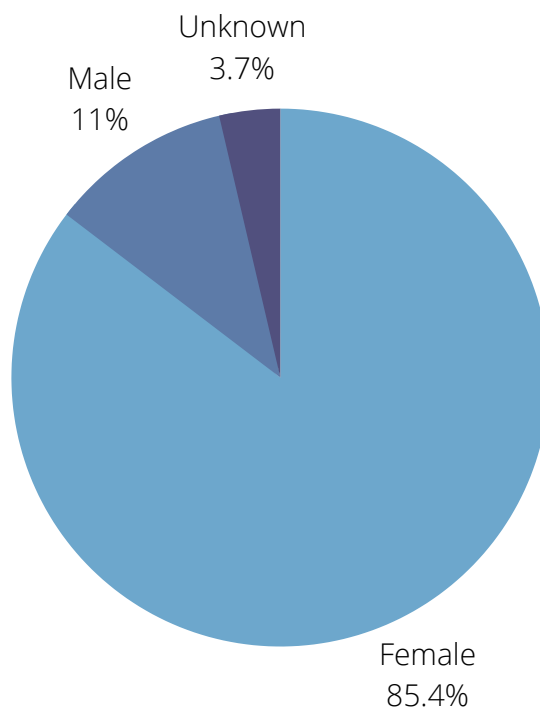

ALL WOMEN'S ACTION SOCIETY (AWAM)

Domestic Violence

Telenita 2020

STATISTICS

Figure 1: Number of Domestic Violence Cases Each Month

STATISTICS

Figure 2: Age of Survivors

Figure 3: Gender of Survivors

STATISTICS

Figure 4: Breakdown of Cases By State

Figure 5: Survivor's Relationship to Perpetrators

ALL WOMEN'S ACTION SOCIETY (AWAM)

Thank You

Office 9.30am-5.30pm

03 7877 4221

awam@awam.org.my