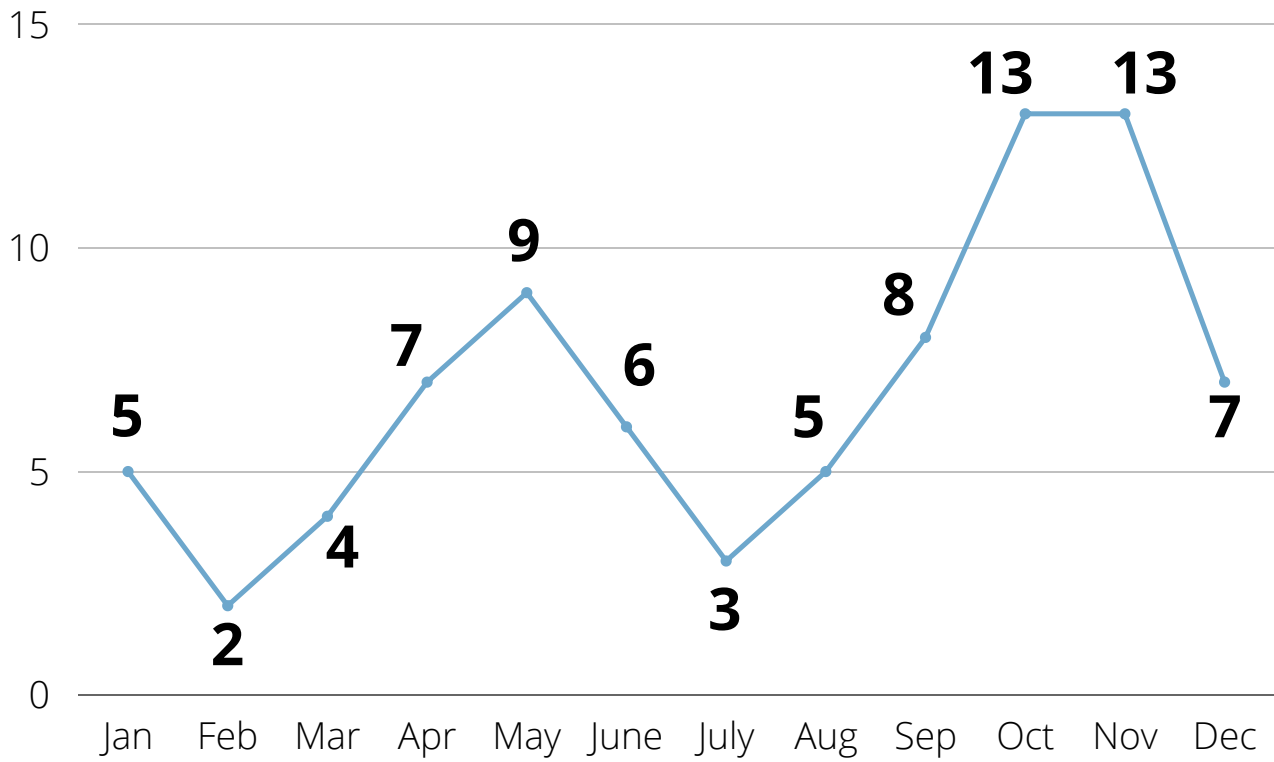

ALL WOMEN'S ACTION SOCIETY (AWAM)

Domestic Violence

Telenita 2020

STATISTICS

Figure 1: Number of Domestic Violence Cases Each Month

STATISTICS

Figure 2: Age of Survivors

Figure 3: Gender of Survivors

STATISTICS

Figure 4: Breakdown of Cases By State

Figure 5: Survivor's Relationship to Perpetrators

ALL WOMEN'S ACTION SOCIETY (AWAM)

Thank You

Office 9.30am-5.30pm

03 7877 4221

awam@awam.org.my